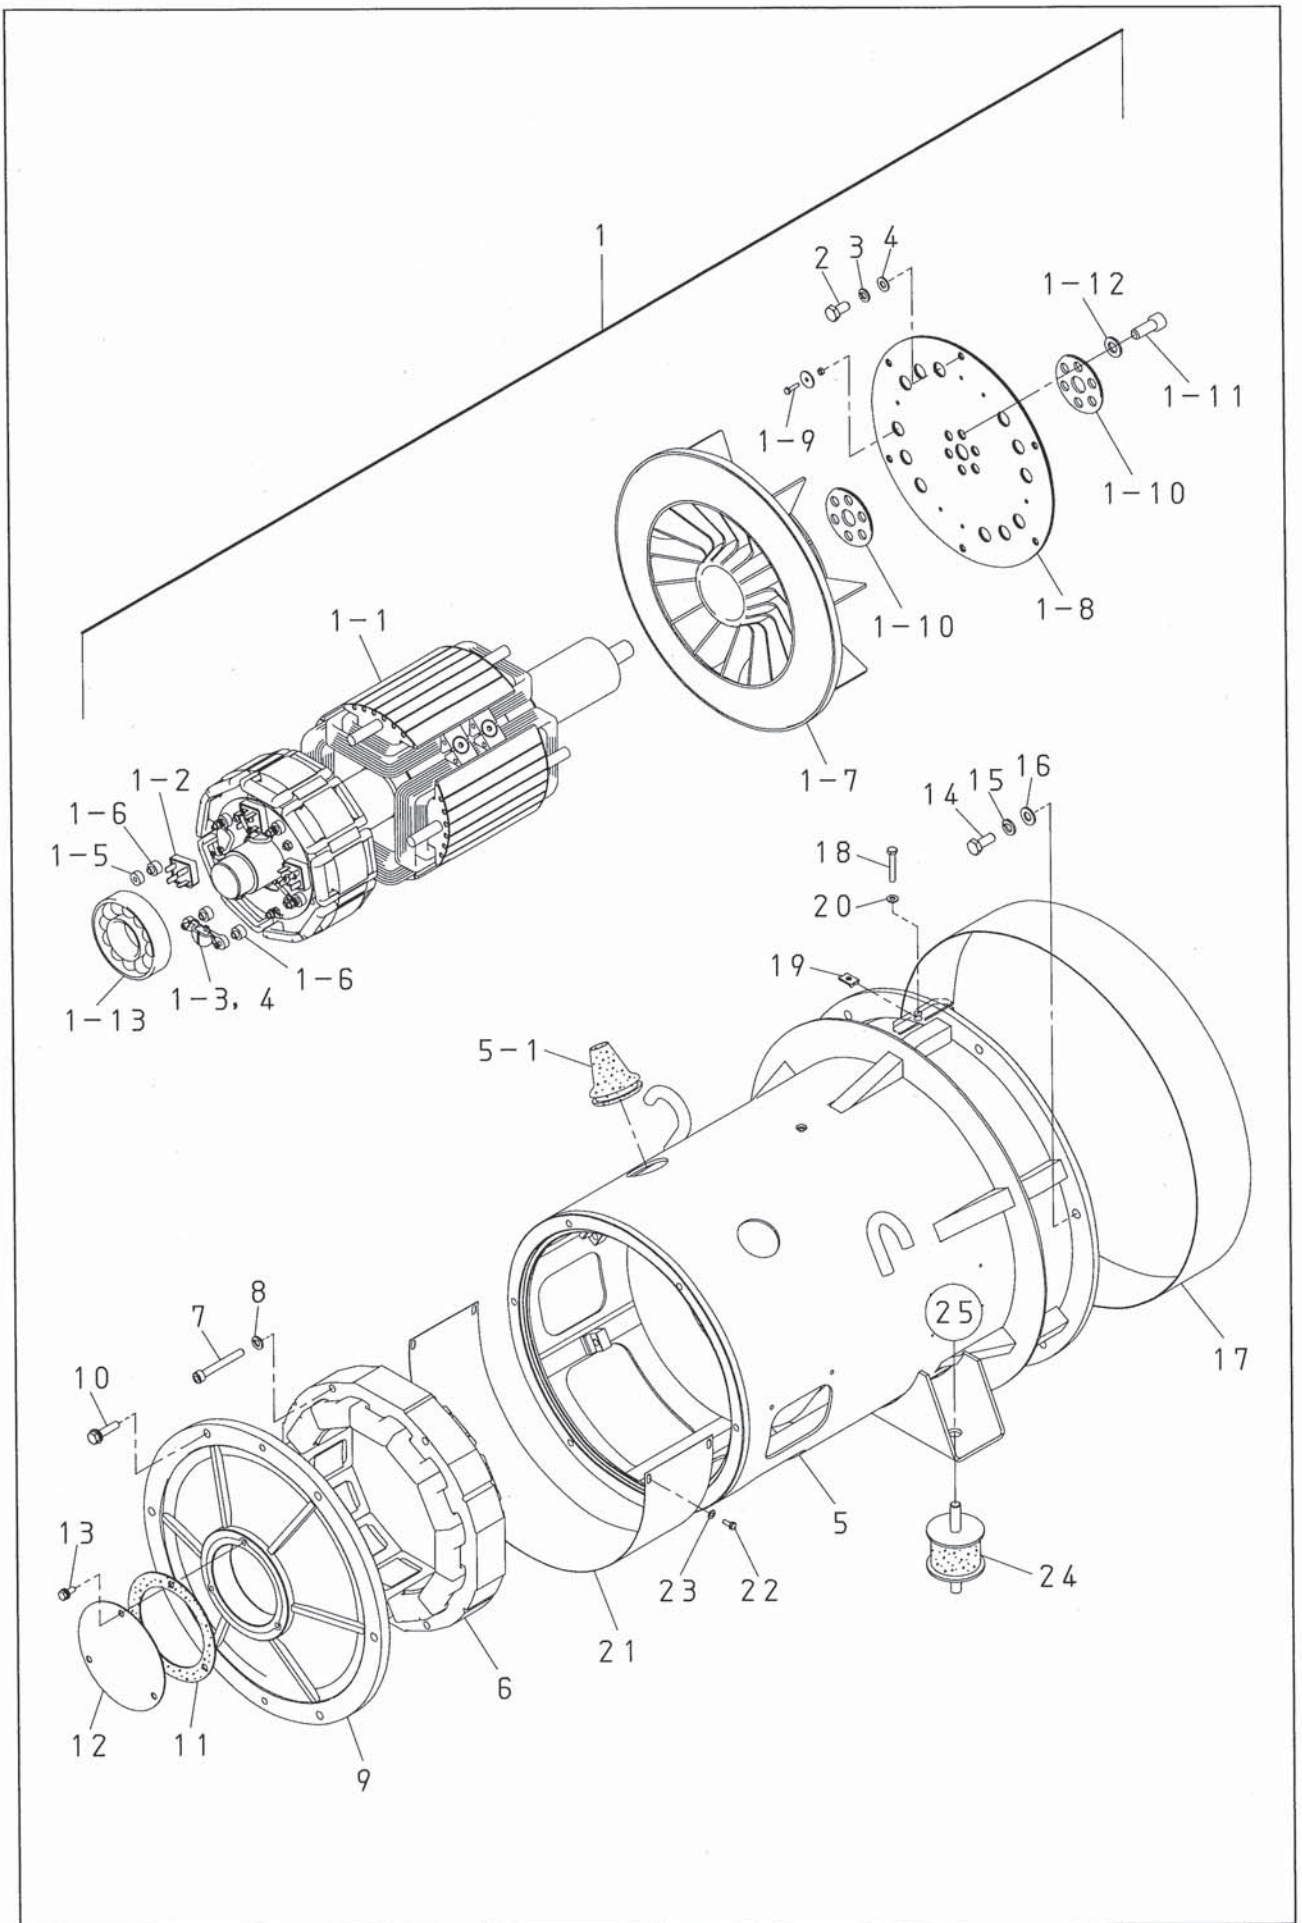

Key No.	Parts No.	Parts Name	Remarks	Q'ty				Symbol	Serial No.
				All	A	B	C		
1	B 31101 00802	Rotor Ass'y		1					
*1- 1		Field Ass'y		(1)					
1- 2	Y 06018 20083	Rectifier	S25VB60	(3)				Re	
1- 3	Y 06018 22664	ZNR		(1)					
1- 4	B 31201 00804	Holder, ZNR		(1)					
1- 5	B 31201 00604	Insulator Washer		(3)					
1- 6	B 31201 00704	Insulator Washer		(5)					
1- 7	B 31111 00603	Fan		(1)					
1- 8	B 31631 00204	Coupling Disk	Please purchase a set of 1-9 at the same time.	(3)					
1- 9	Y 00191 04016	Hex. Head Bolt							
	B 41637 00004	Balancing Weight							
	Y 02041 04000	U Nut							
1-10	B 31632 00104	Coupling Washer		(2)					
1-11	Y 03426 12030	Hex. Socket Head Cap Screw		(6)					
1-12	Y 00465 12000	Plain Washer		(6)					
1-13	Y 00719 06309	Bearing		(1)					
2	Y 00103 08020	Hex. Head Bolt		6					
3	Y 00400 08000	Spring Washer		6					
4	Y 00412 08000	Plain Washer		6					
5	B 31301 01003	Stator Ass'y		1