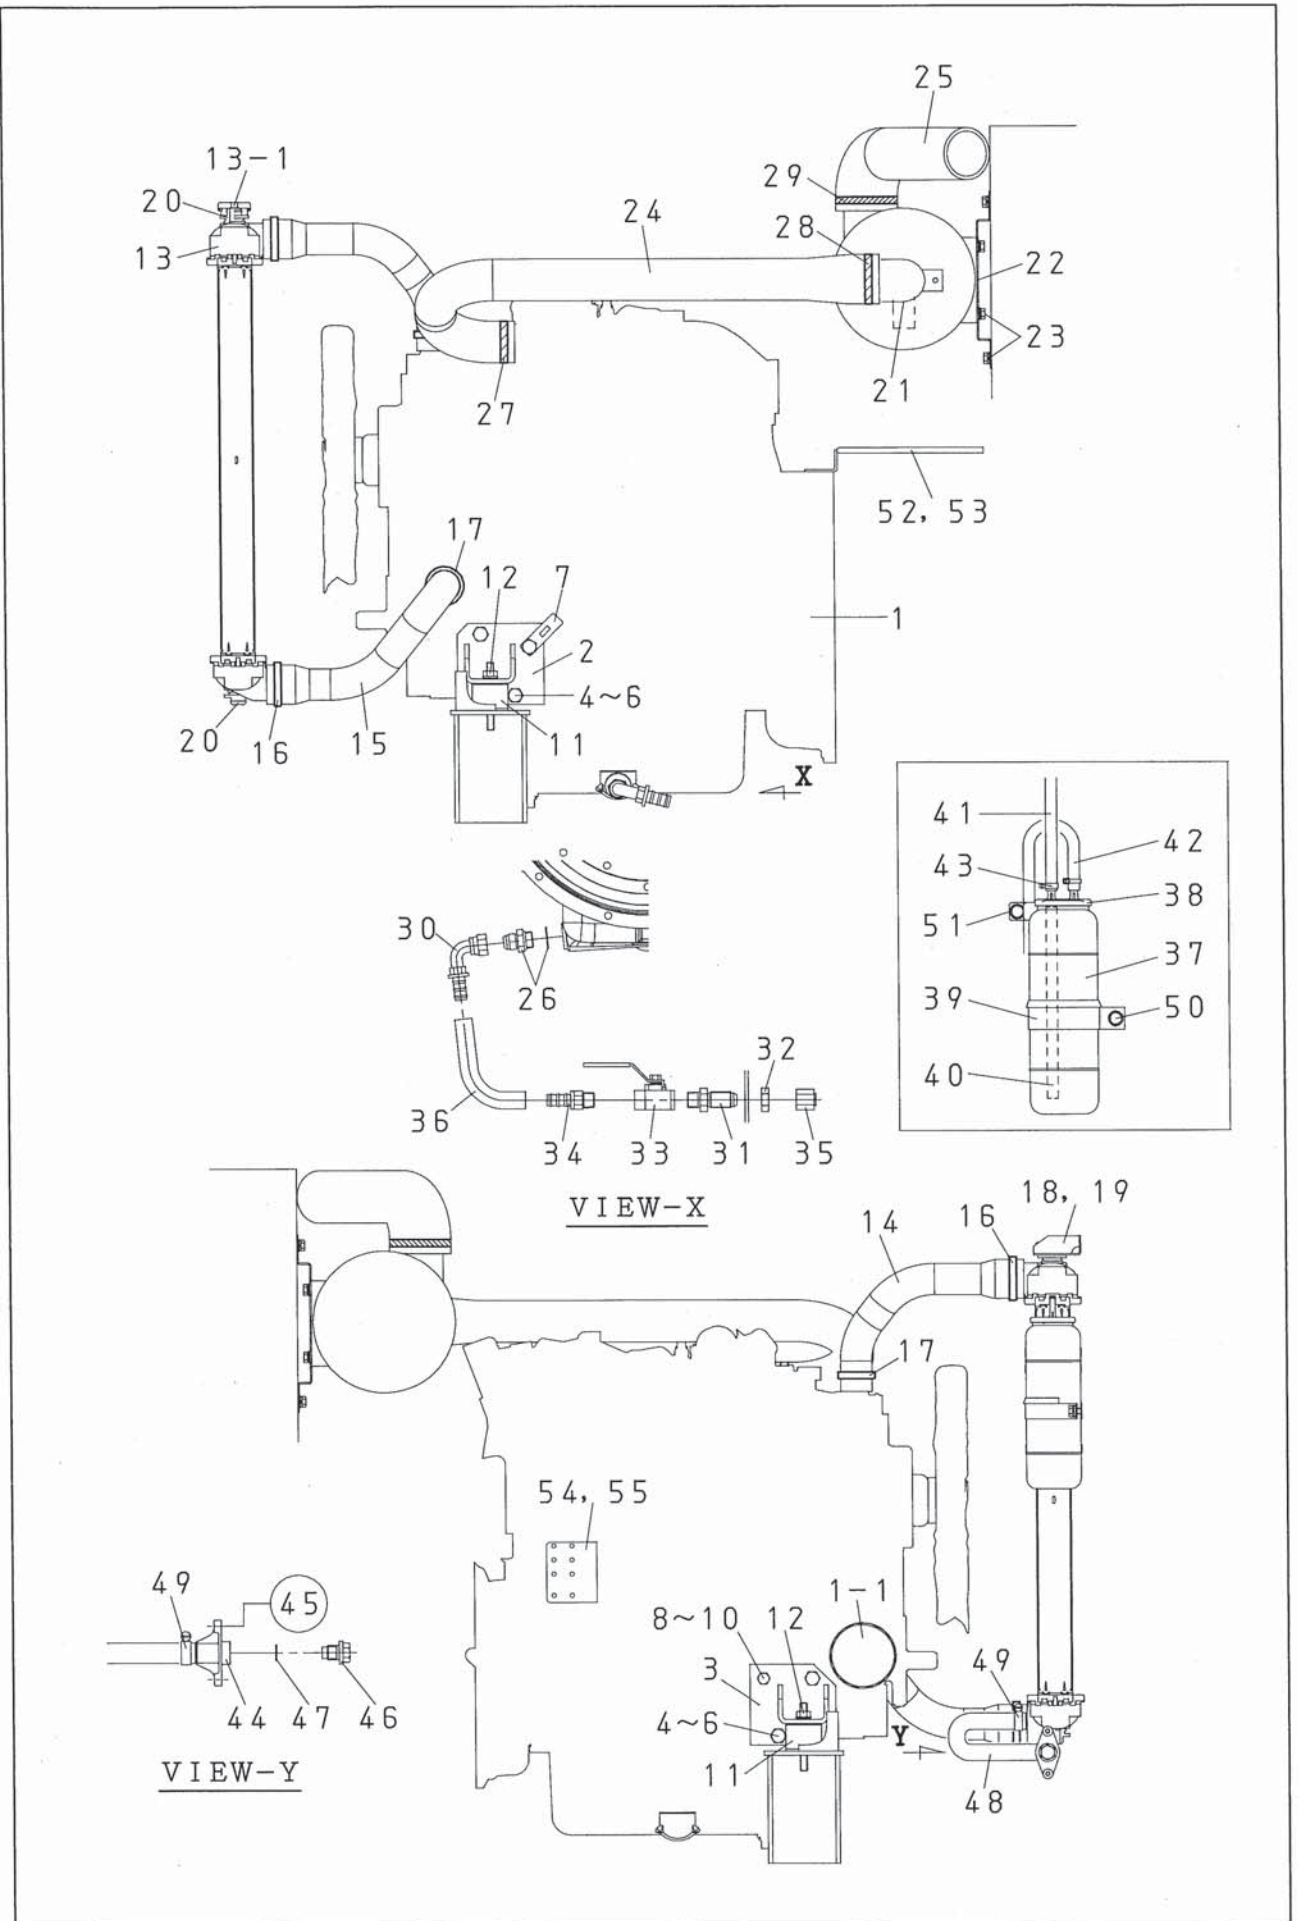

Key No.	Parts No.	Parts Name	Remarks	Q'ty				Symbol	Serial No.
				All	A	B	C		
1	M 19242 00134	Engine	KUBOTA V2403-CR-T	1					
	Y 06020 15273	Fan Belt	KUBOTA 1G354-97011	(1)					
1- 1	Y 06020 41173	Cartridge, oil filter	KUBOTA 16414-32434	(1)					
2	M 13042 00204	Engine Foot		1					
3	M 13042 00304	Engine Foot		1					
4	Y 03493 12025	Hex. Head Bolt		7					
5	Y 00400 12000	Spring Washer		7					
6	Y 00412 12000	Plain Washer		7					
7	M 34836 00104	Coating Clamper		1					
8	Y 03494 10020	Hex. Head Bolt		1					
9	Y 00400 10000	Spring Washer		1					
10	Y 00412 10000	Plain Washer		1					
11	Y 06050 00409	Rubber Suspension	5040K	2					
12	Y 00300 10000	Self-Locking Nut		2					
13	M 19242 00144	Radiator	C281-015-0001	1					
13- 1	Y 06020 15700	Cap, radiator	C89C-002-5010	(1)					
14	M 13115 01203	Radiator Hose		1					
15	M 13115 01303	Radiator Hose		1					
16	Y 06055 15147	Hose Band	5032	2					
17	Y 06055 15149	Hose Band	5024	2					
18	M 13112 00804	Bracket, radiator		1