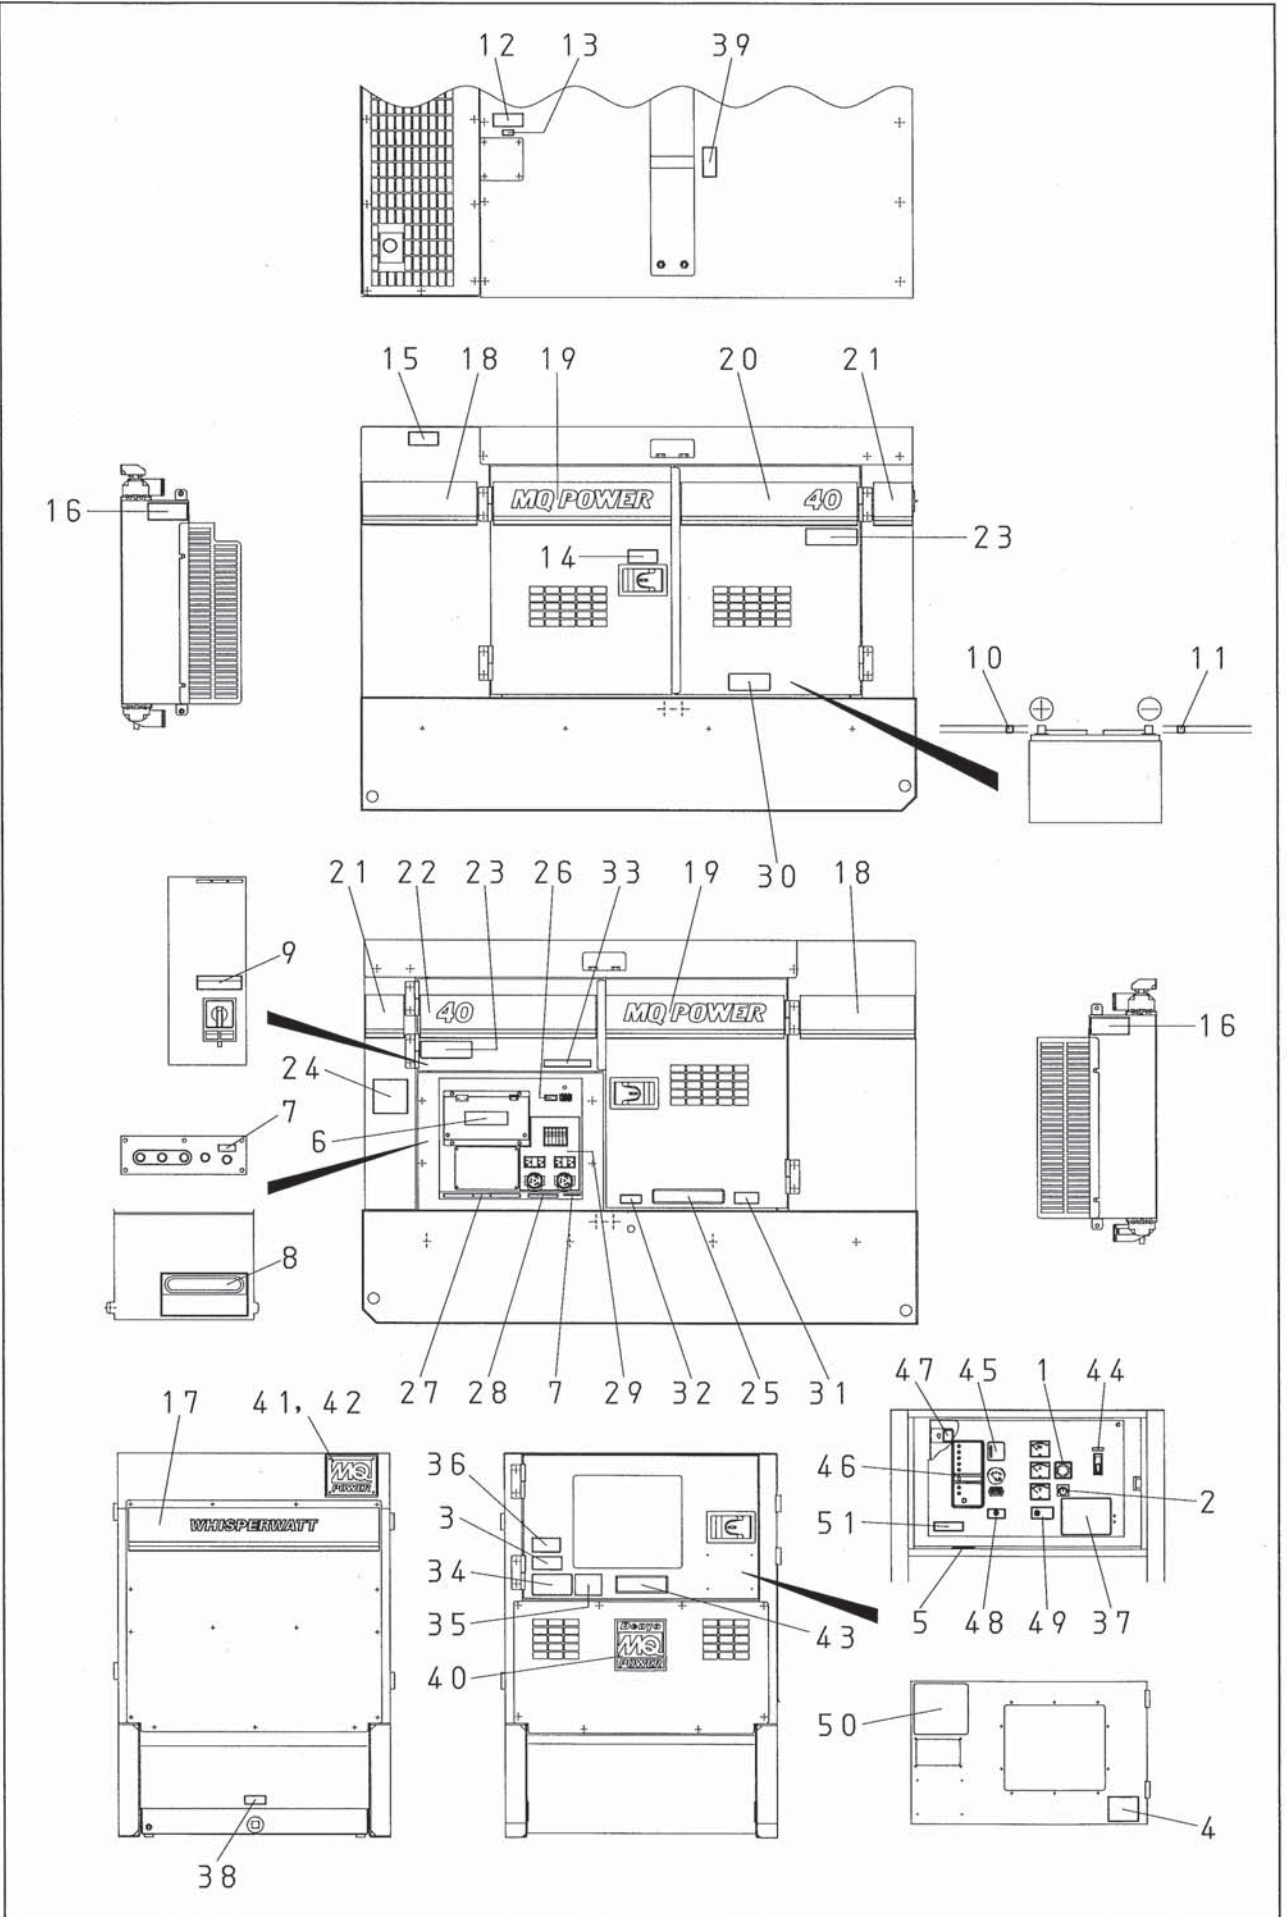

Key No.	Parts No.	Parts Name	Remarks	Q'ty				Symbol	Serial No.
				All	A	B	C		
1	M 95200 00104	Decal;Ammeter Change-Over Sw.	M9200 0010	1					
2	M 95220 00604	Decal;Voltage Regulator	M9220 0060	1					
3	M 95201 00704	Decal;Warning Arc Flash	M9201 0070	1					
4	M 95201 00304	Decal;General Cautions	M9201 0030	1					
5	M 95201 00004	Decal;Warning Electrical Shock	M9201 0000	1					
6	M 95202 00003	Decal;Connection of Output Cable	M9202 0000	1					
7	M 95200 00004	Decal;Grounding	M9200 0000	2					
8	M 95201 00404	Decal;Danger High Voltage	M9201 0040	1					
9	M 95201 00204	Decal;Caution Change-Over Sw.	M9201 0020A	1					
10	M 95003 00104	Decal;+	M9003 0010	1					
11	M 95003 00004	Decal;-	M9003 0000	1					
12	M 95031 00004	Decal;Warning Radiator Cap	M9031 0000	1					
13	M 95001 00004	Decal;Water	M9001 0000	1					
14	M 95101 00004	Decal;Caution High Temp.	M9101 0000	1					
15	M 95032 00004	Decal; Warning Exhaust Gas	M9032 0000	1					
16	M 95030 00004	Decal;Warning Rotating Part	M9030 0000	2					
17	M 15601 00603	Stripe		1					
18	M 15611 02404	Stripe		2					
19	M 15611 02503	Stripe		2					
20	M 15611 02603	Stripe		1					
21	M 15611 01504	Stripe		2