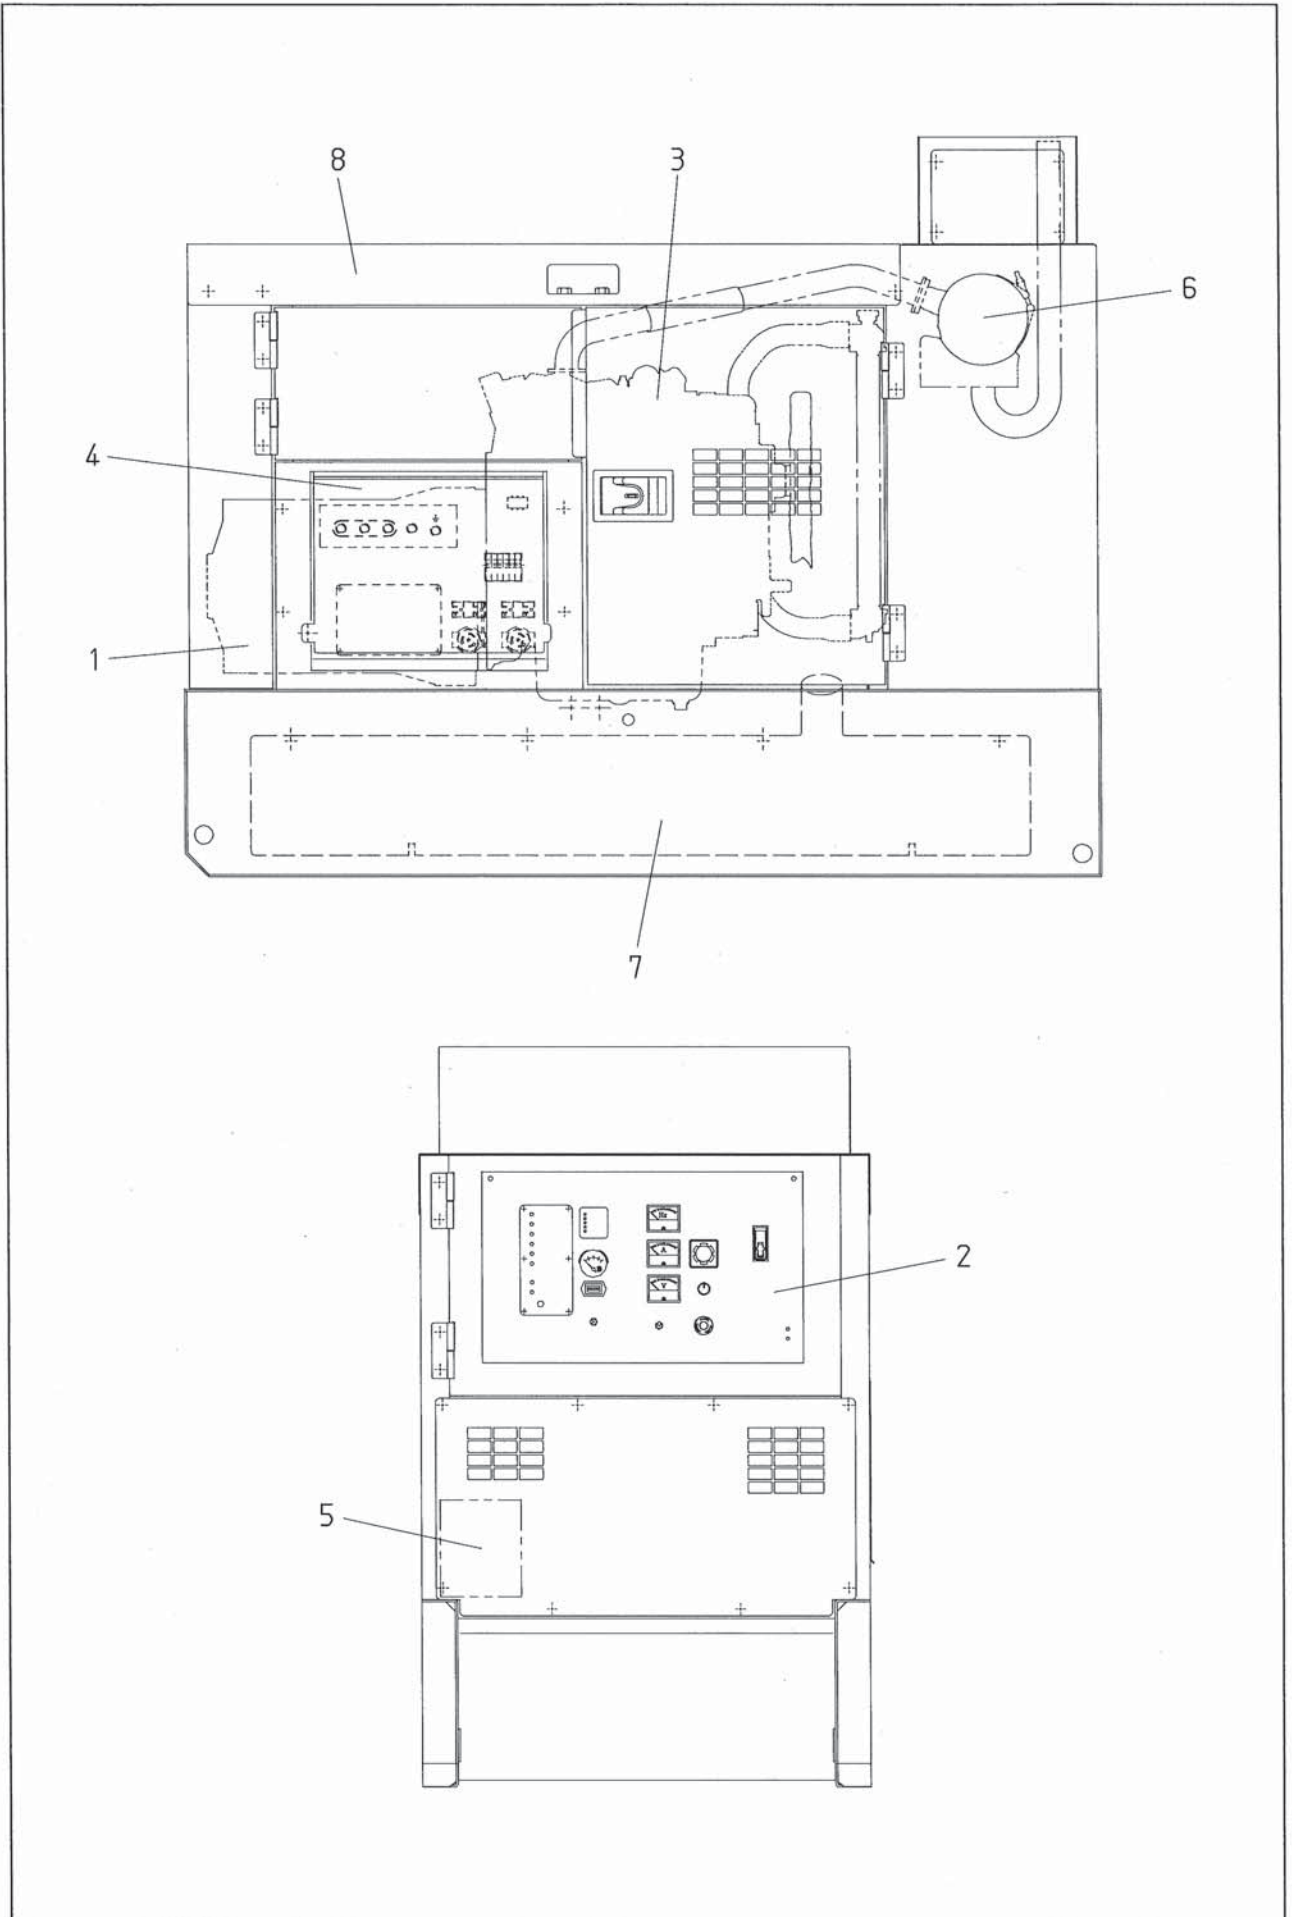

Key No.	Parts No.	Parts Name	Remarks	Q'ty				Symbol	Serial No.
				All	A	B	C		
1		Generator Ass'y	Refer to p.2-1						
2		Control Box Ass'y	Refer to p.3-1,3-2						
3		Engine & Radiator Ass'y	Refer to p.4-1						
4		Output Terminal Ass'y	Refer to p.5-1						
5		Battery Ass'y	Refer to p.6-1						
6		Muffler Ass'y	Refer to p.7-1						
7		Fuel Tank Ass'y	Refer to p.8-1						
8		Bonnet Ass'y(Part 1)	Refer to p.9-1						
		Bonnet Ass'y(Part 2)	Refer to p.10-1						
		Name Plate Ass'y	Refer to p.11-1