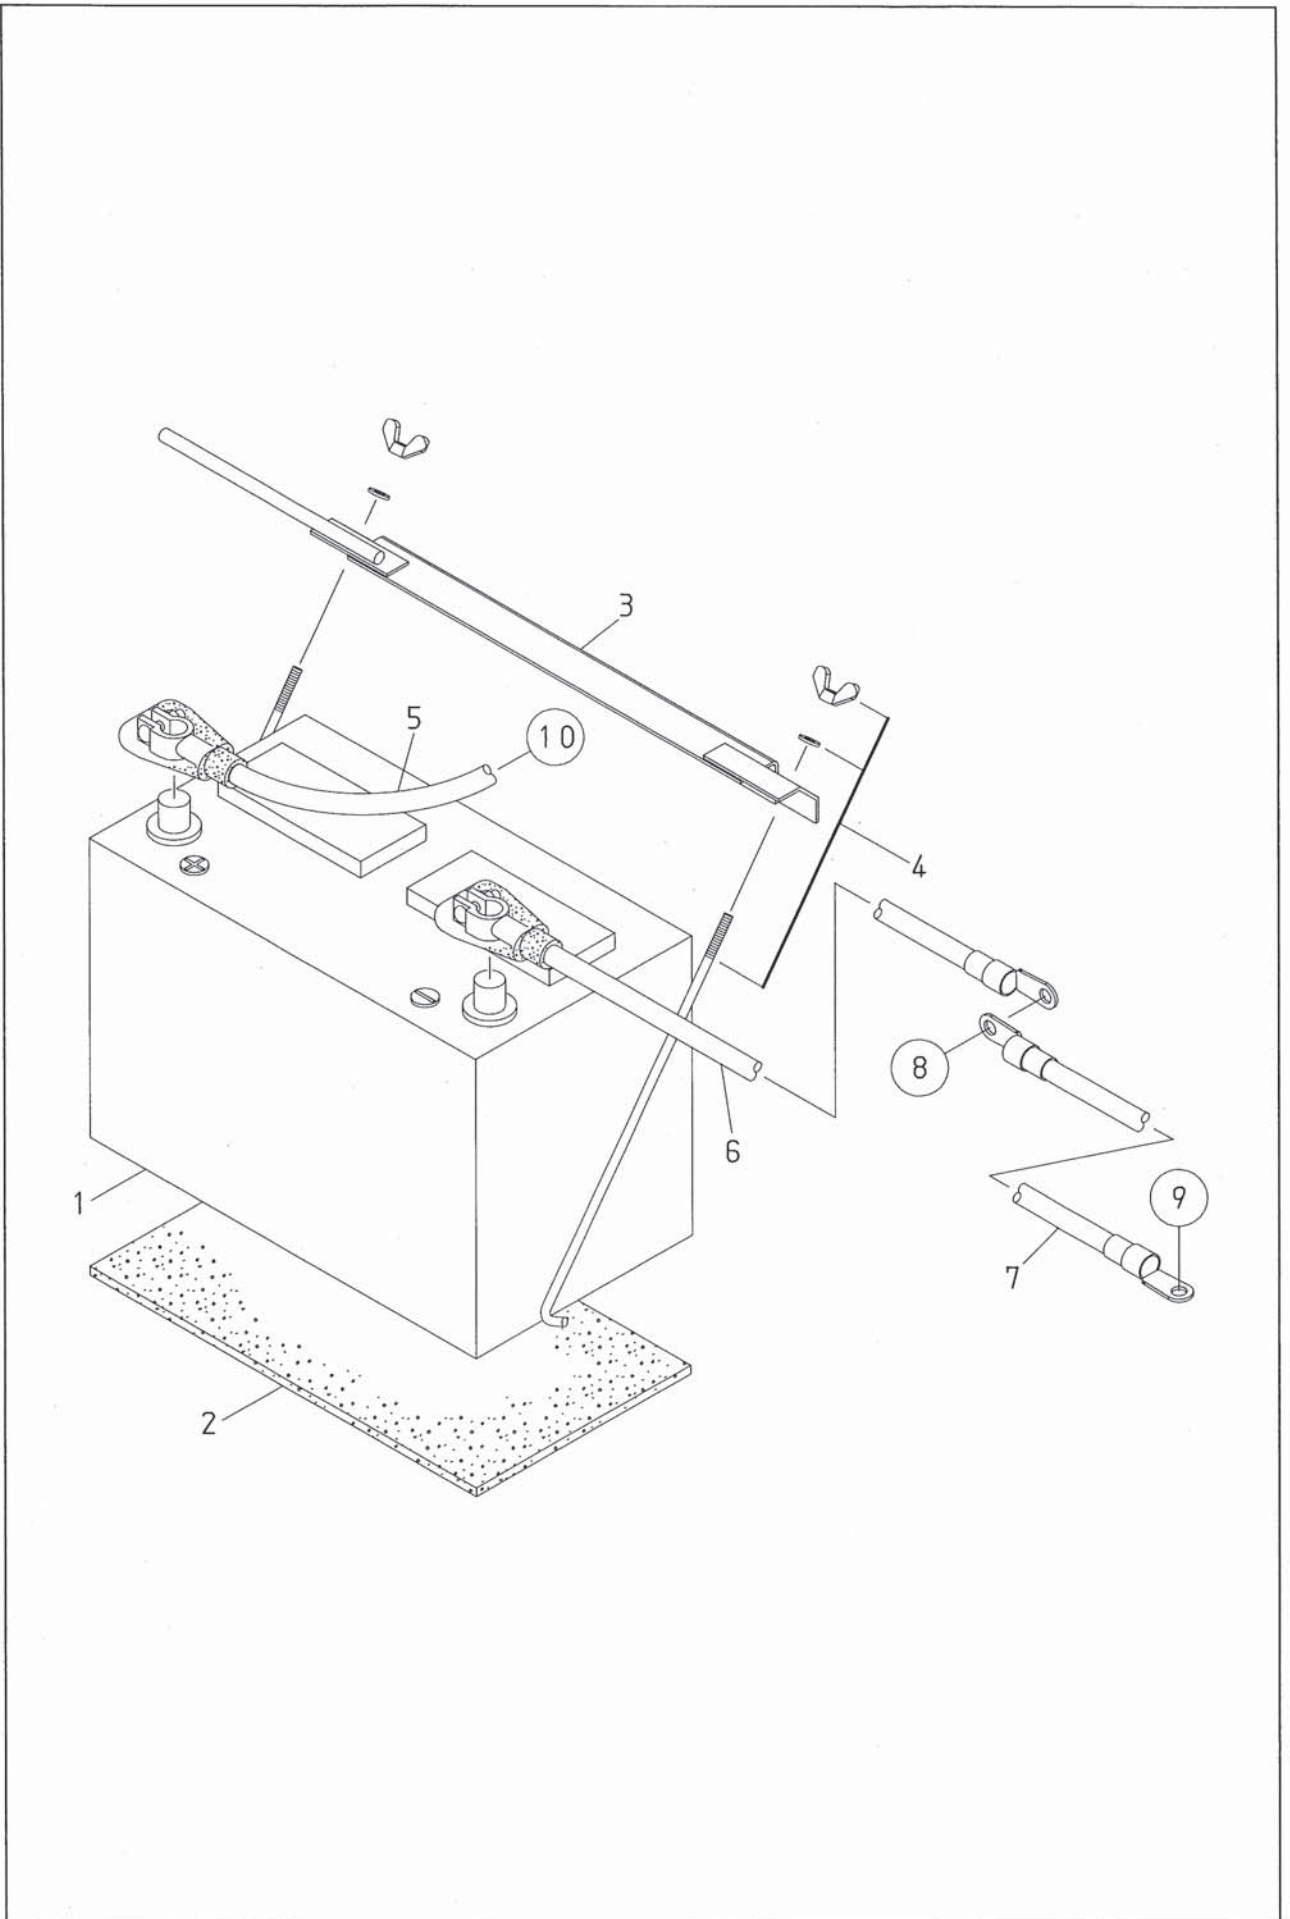

Key No.	Parts No.	Parts Name	Remarks	Q'ty				Symbol	Serial No.
				All	A	B	C		
1	Y 06022 20199	Battery	727MF	1					
2	M 93105 00014	Battery Sheet		1					
3	M 91040 00104	Battery Band		1					
4	Y 06022 20920	Battery Bolt Set	BHL-10J 1/4-L10"	2					
5	M 13472 00304	Battery Cable		1					
6	M 13472 00404	Battery Cable		1					
7		Cable		1					
8	Y 03494 12025	Hex. Head Bolt		1					
	Y 00400 12000	Spring Washer		1					
	Y 00412 12000	Plain Washer		1					
	Y 00405 12000	Toothed Washer		1					
9	Y 00169 08020	Hex. Head Bolt		1					
	Y 00405 08000	Toothed Washer		1					
10	Y 02070 08000	Self-Locking Nut		1