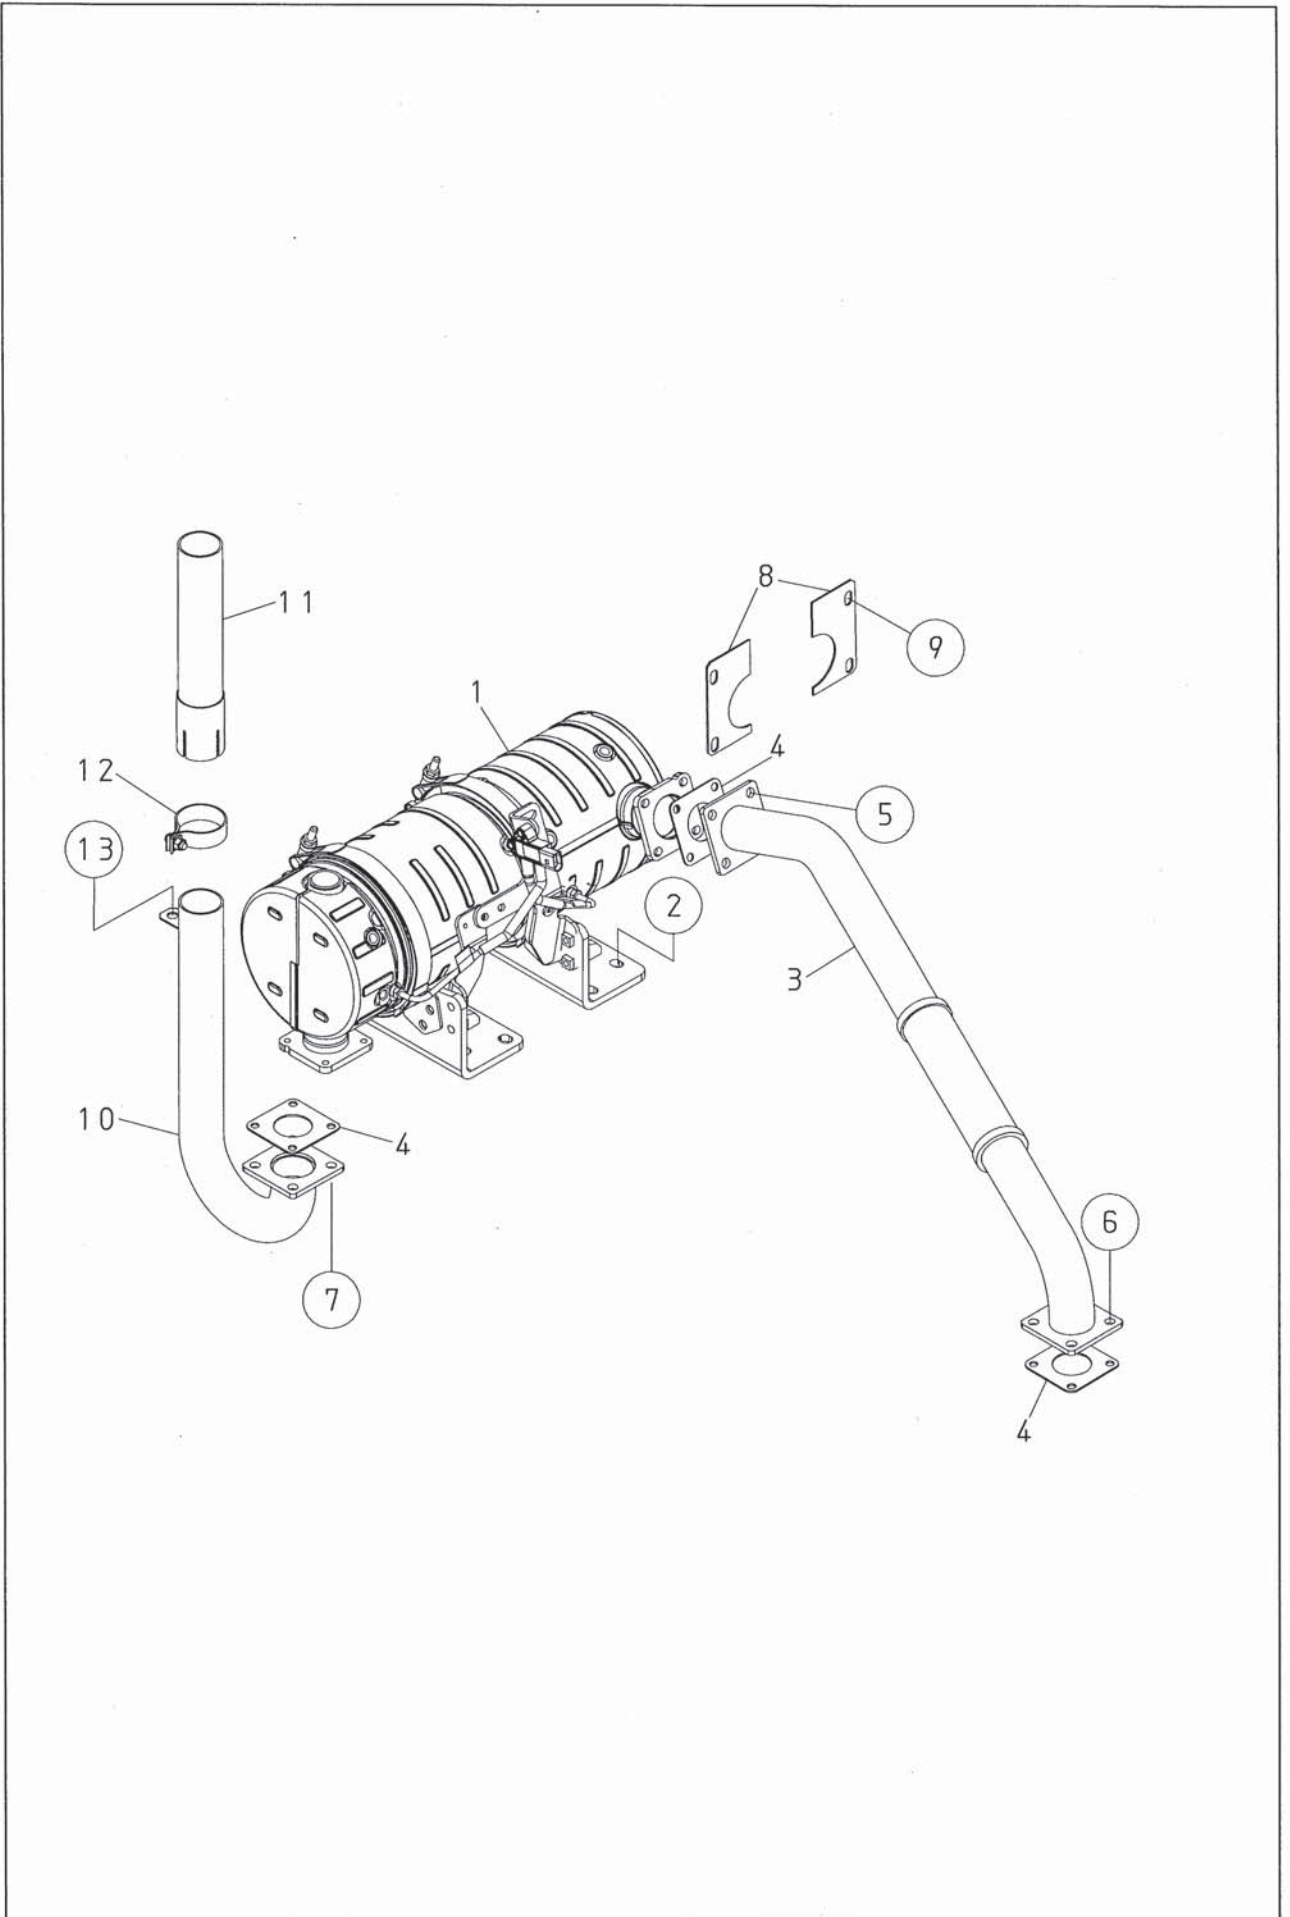

Key No.	Parts No.	Parts Name	Remarks	Q'ty				Symbol	Serial No.
				All	A	B	C		
1	Y 06023 30120	DPF	KUBOTA 1J334-18053	1					
2	Y 00171 12030	Hex. Head Bolt		4					
	Y 00300 12000	Hex. Nut		4					
	Y 00412 12000	Plain Washer		4					
3	M 13340 00903	Exhaust Pipe		1					
	Y 06023 11142	Exhaust Insulating Mat	82234	1					
4	Y 06023 20154	Gasket	KUBOTA 17326-12231	3					
5	Y 00171 08030	Hex. Head Bolt		4					
	Y 02070 08000	Self-Locking Nut		4					
6	Y 02071 08000	Self-Locking Nut		4					
7	Y 00171 08030	Hex. Head Bolt		4					
8	M 14843 00004	Pipe Cover		2					
9	Y 00169 08020	Hex. Head Bolt		4					
10	M 13341 00003	Tail Pipe		1					
11	M 13341 00104	Tail Pipe		1					
12	Y 06023 25020	Pipe Band	A20AFE	1					
13	Y 00169 08020	Hex. Head Bolt		1