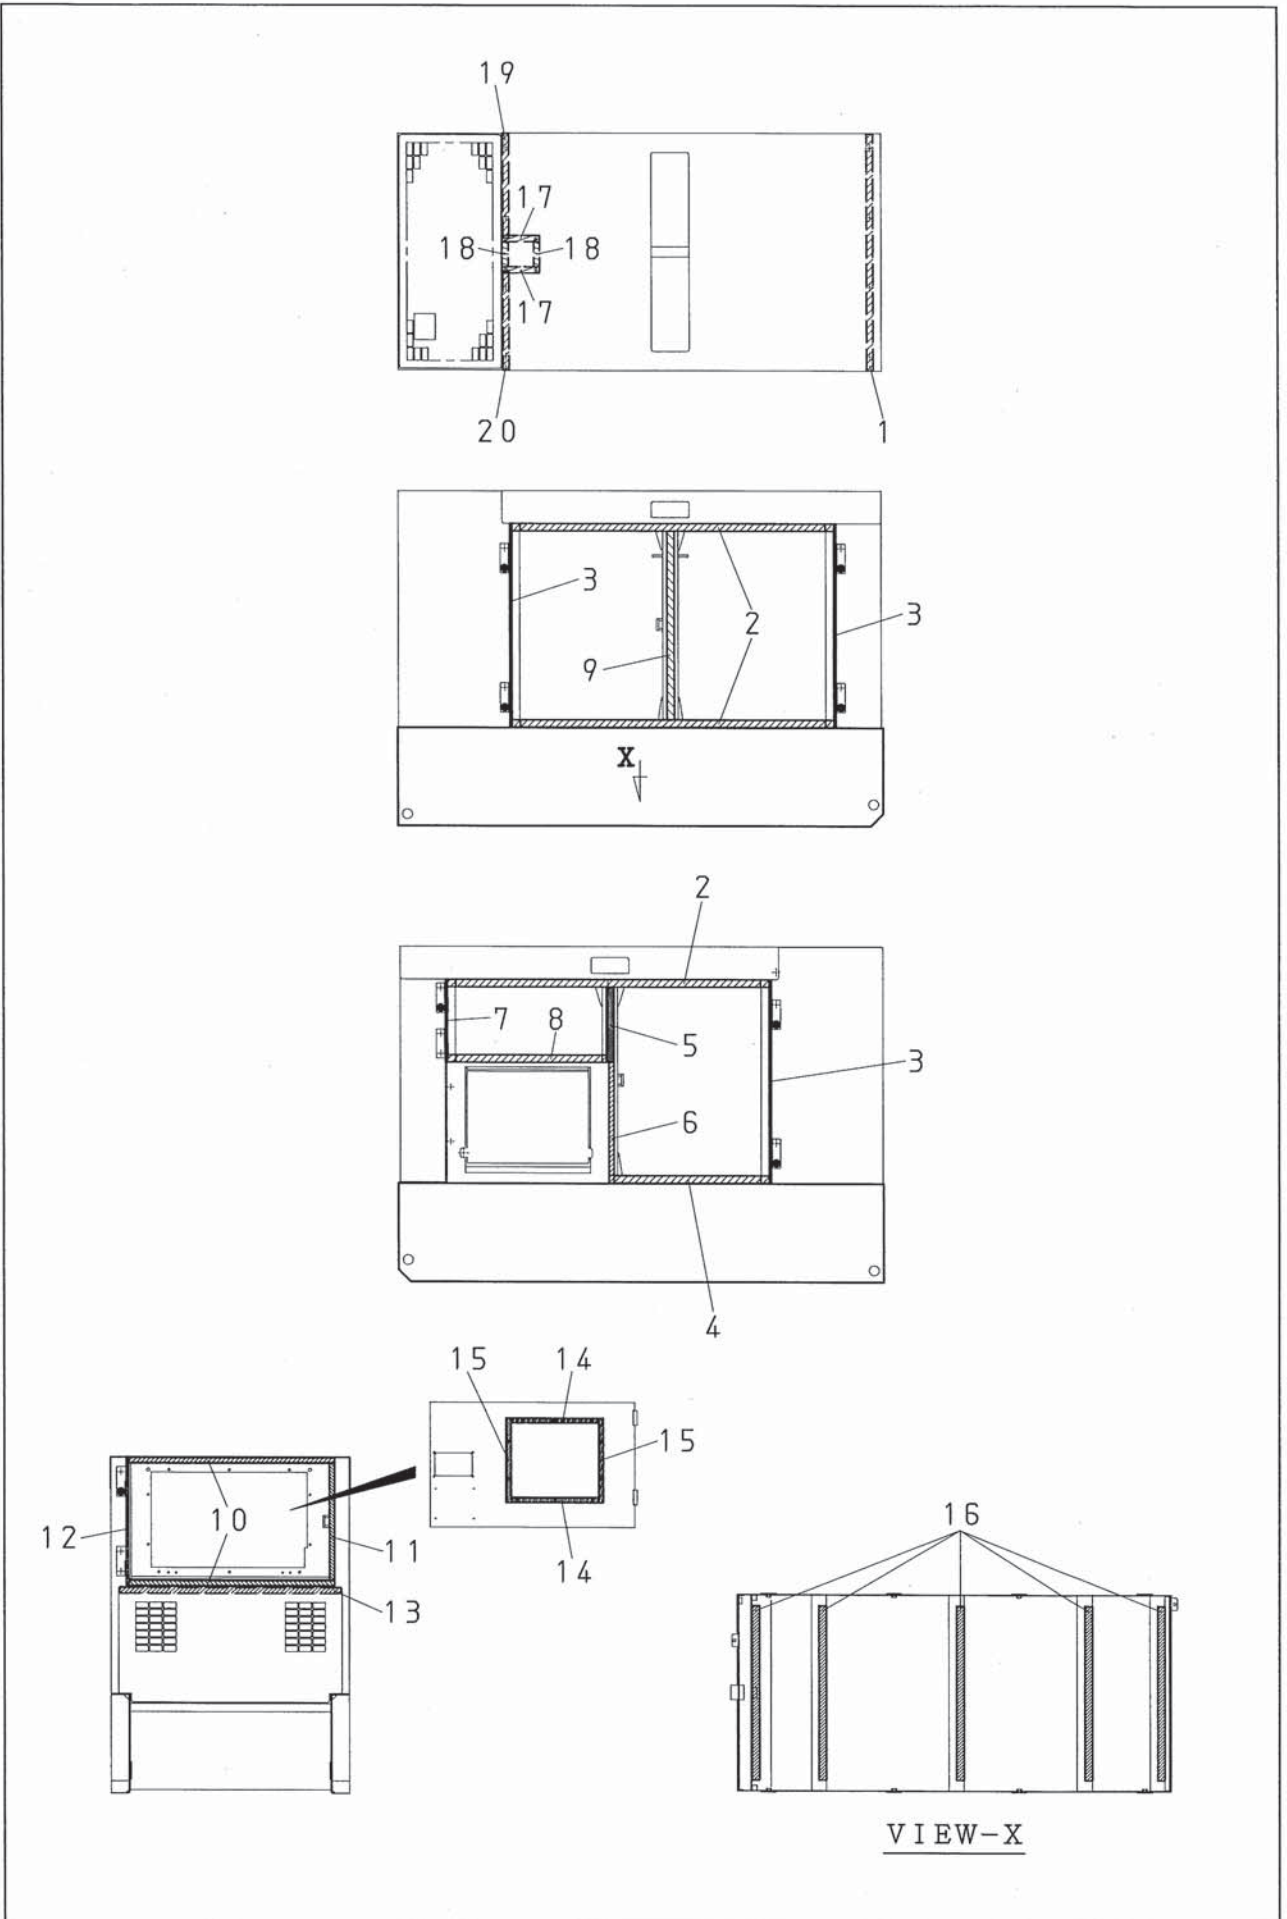

Key No.	Parts No.	Parts Name	Remarks	Q'ty				Symbol	Serial No.
				All	A	B	C		
1	Y 02292 00950	Rubber Seal		1					
2	Y 02289 01285	Rubber Seal		3					
3	Y 02294 00820	Rubber Seal		3					
4	Y 02289 00620	Rubber Seal		1					
5	Y 02289 00305	Rubber Seal		1					
6	Y 02288 00490	Rubber Seal		1					
7	Y 02294 00335	Rubber Seal		1					
8	Y 02289 00635	Rubber Seal		1					
9	Y 02289 00760	Rubber Seal		1					
10	Y 02288 00820	Rubber Seal		2					
11	Y 02288 00470	Rubber Seal		1					
12	Y 02288 00510	Rubber Seal		1					
13	Y 02292 00880	Rubber Seal		1					
14	Y 02281 00340	Rubber Seal		2					
15	Y 02281 00350	Rubber Seal		2					
16	Y 02221 00700	Rubber Seal		5					
17	Y 02292 00145	Rubber Seal		2					
18	Y 02292 00100	Rubber Seal		2					
19	Y 02292 00420	Rubber Seal		1					
20	Y 02292 00400	Rubber Seal		1